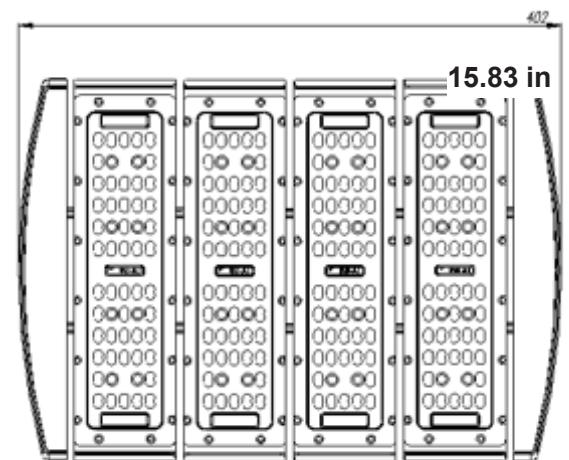

200 WATT LED FLOODLIGHT

200 Watt LED Floodlight

SPECIFICATIONS:

- Body Material:** Marine-grade powder coated aluminum housing with mounting bracket
- Dimensions:** 15.83" x 11.06" x 4.65"
- Weight:** 15 lbs
- Light Source:** High-efficiency LED with an average life of 50,000 hours
- Intensity:** 21,000 Lumens / 6,700 candela
- Viewing Angle:** 120 degrees
- Voltage:** 85-260V AC
- IP Degree:** IP66 Dust + Water jet protection
- Ambient Temperature Range:** -40° +60°C

Model: TBFLOOD-LED-200W-120VAC-N

0.43 in Back View

Side View

Front View