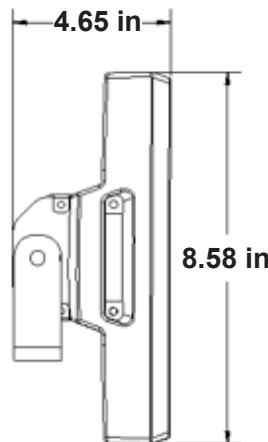

200 WATT LED FLOODLIGHT

200 Watt LED Floodlight

SPECIFICATIONS:

- Body Material:** Marine-grade powder coated aluminum housing with mounting bracket
- Dimensions:** 15.83" x 11.06" x 4.65"
- Weight:** 15 lbs
- Light Source:** High-efficiency LED with an average life of 50,000 hours
- Intensity:** 21,000 Lumens / 6,700 candela
- Viewing Angle:** 120 degrees
- Voltage:** 85-260V AC
- IP Degree:** IP66 Dust + Water jet protection
- Ambient Temperature Range:** -40° +60°C

Model: TBFLOOD-LED-200W-120VAC-N

0.43 in Back View

Side View

Front View