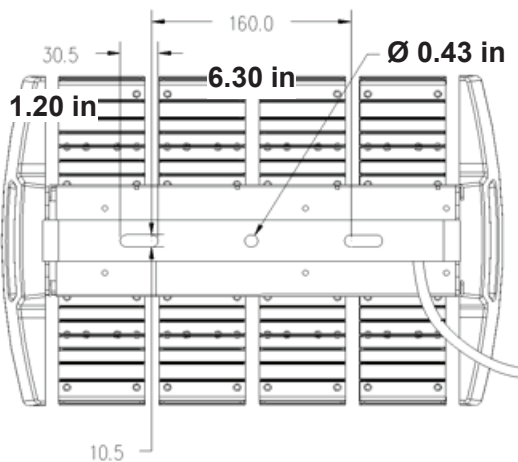

200 WATT LED FLOODLIGHT

200 Watt LED Floodlight

SPECIFICATIONS:

- Body Material:** Marine-grade powder coated aluminum housing with mounting bracket
- Dimensions:** 15.83" x 11.06" x 4.65"
- Weight:** 15 lbs
- Light Source:** High-efficiency LED with an average life of 50,000 hours
- Intensity:** 21,000 Lumens / 6,700 candela
- Viewing Angle:** 120 degrees
- Voltage:** 85-260V AC
- IP Degree:** IP66 Dust + Water jet protection
- Ambient Temperature Range:** -40° +60°C

Model: TBFLOOD-LED-200W-120VAC-N

0.43 in Back View

Side View

Front View